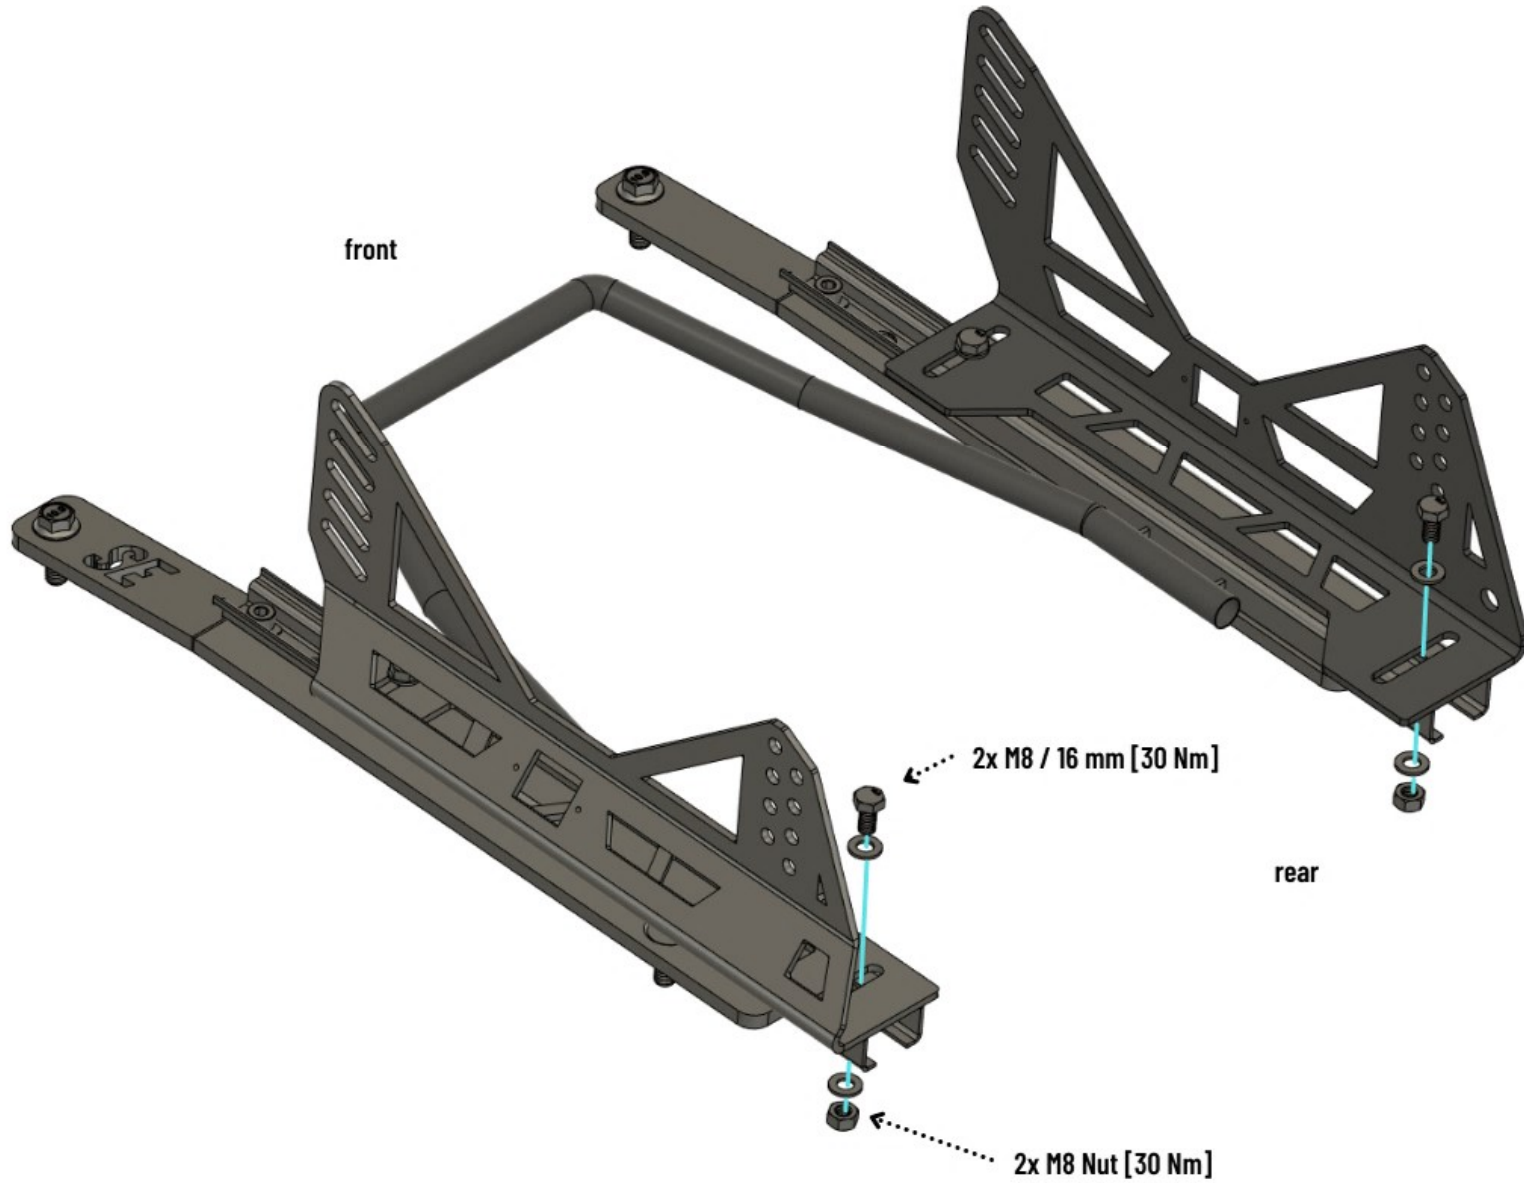

GT86 Seat Mount Kit

Example driver site

GT86 Seat Mount Kit

Example driver site

front

rear

2x M8 / 16 mm [30 Nm]

rear

2x M8 / 16 mm [30 Nm]

front

2x M8 Nut [30 Nm]

front

rear