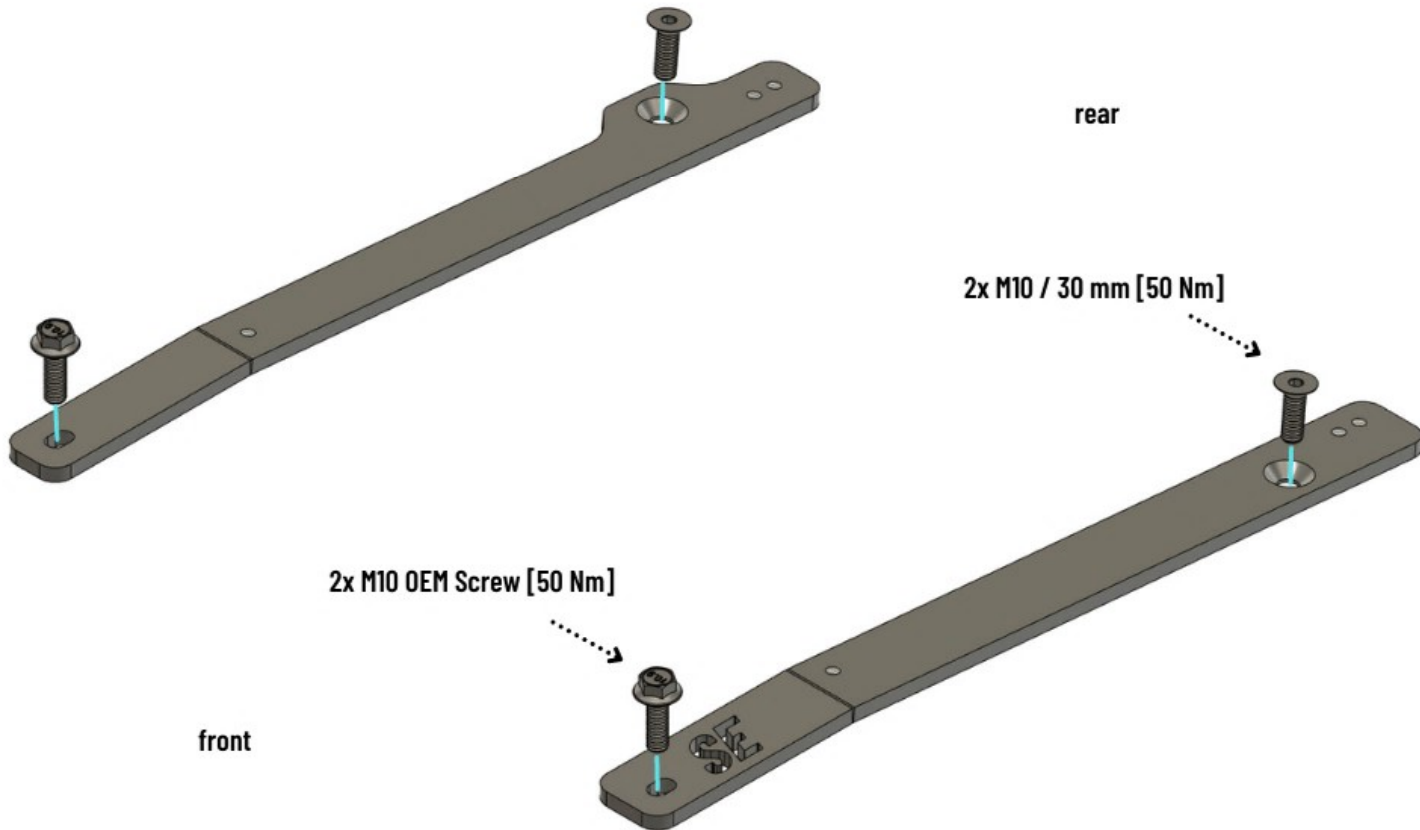

GT86 Seat Mount Kit

Example driver site

GT86 Seat Mount Kit

Example driver site

front

rear

2x M8 / 16 mm [30 Nm]

rear

2x M8 / 16 mm [30 Nm]

front

2x M8 Nut [30 Nm]

front

rear