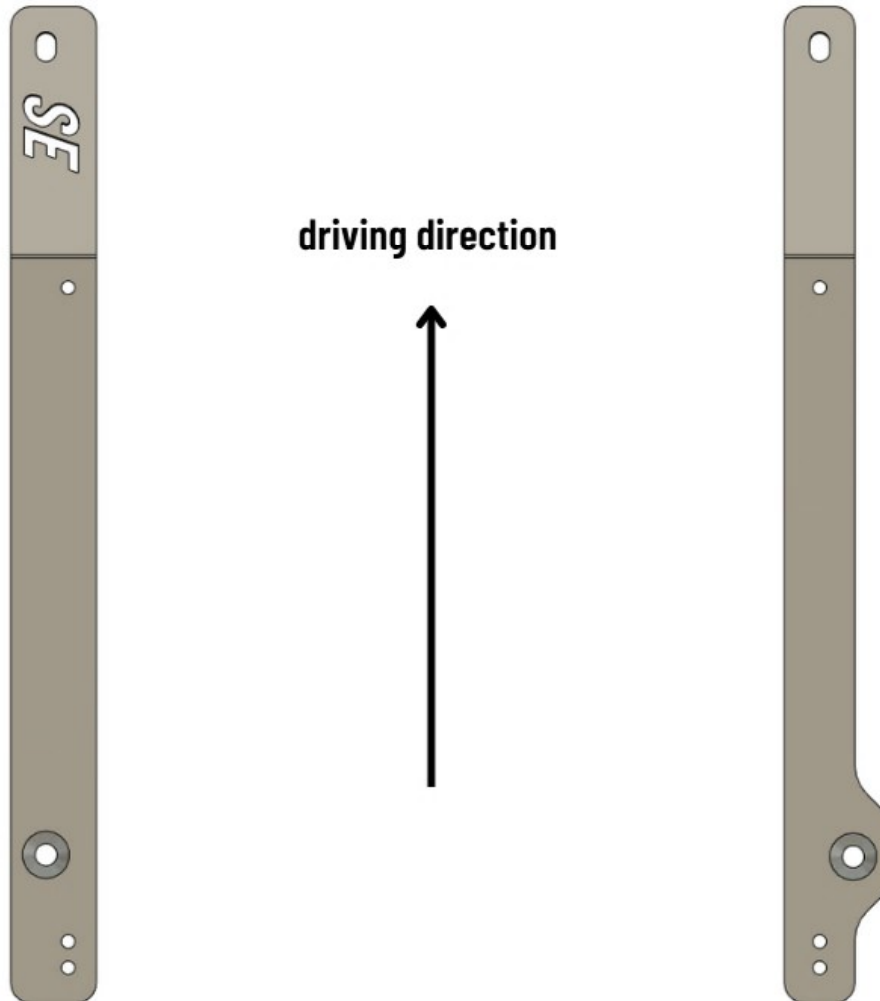

GT86 Seat Mount Kit

Example driver site

GT86 Seat Mount Kit

Example driver site

front

rear

2x M8 / 16 mm [30 Nm]

rear

2x M8 / 16 mm [30 Nm]

front

2x M8 Nut [30 Nm]

front

rear