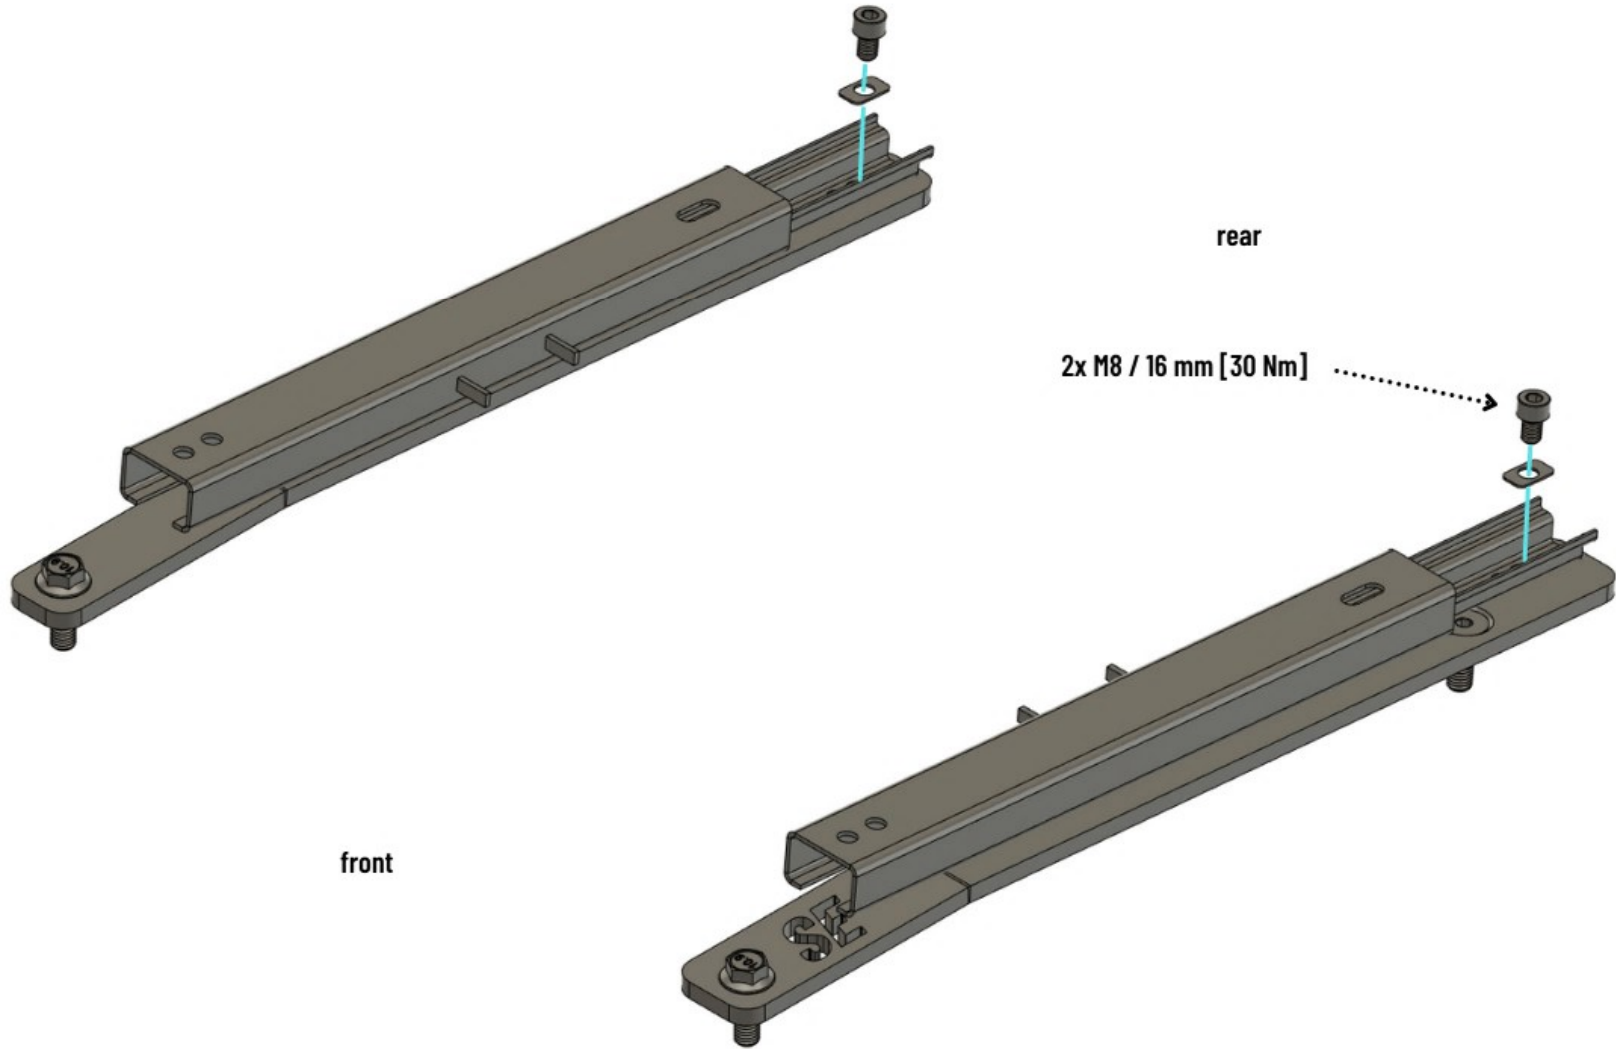

GT86 Seat Mount Kit

Example driver site

GT86 Seat Mount Kit

Example driver site

front

rear

2x M8 / 16 mm [30 Nm]

rear

2x M8 / 16 mm [30 Nm]

front

2x M8 Nut [30 Nm]

front

rear