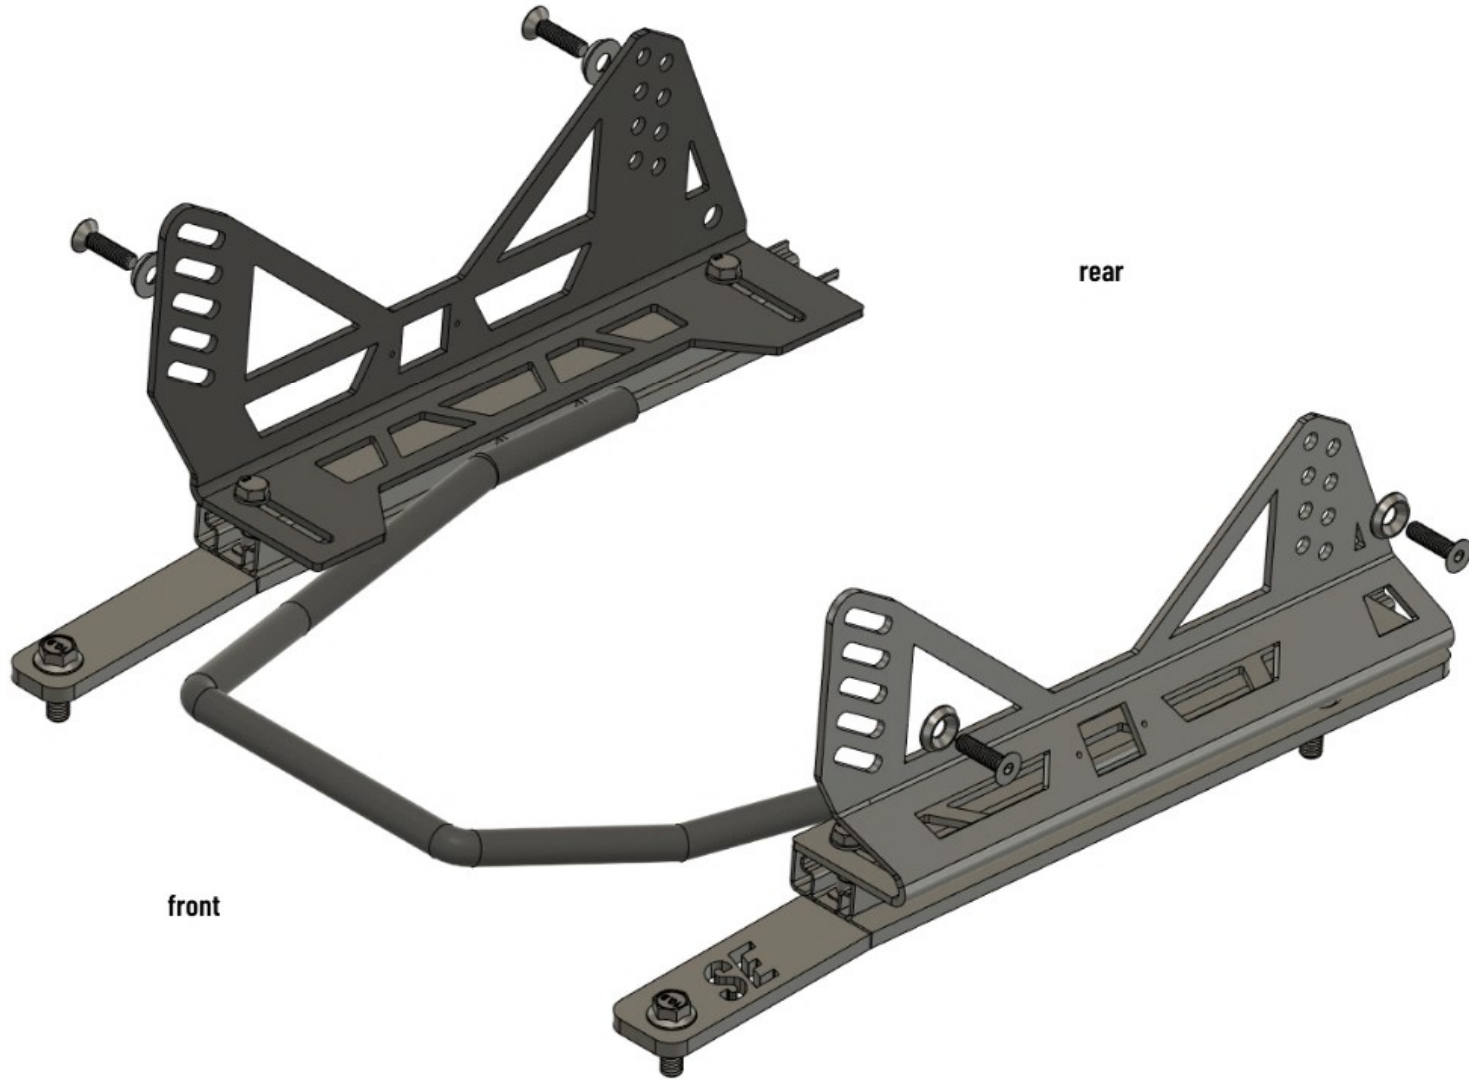

GT86 Seat Mount Kit

Example driver site

GT86 Seat Mount Kit

Example driver site

front

rear

2x M8 / 16 mm [30 Nm]

rear

2x M8 / 16 mm [30 Nm]

front

2x M8 Nut [30 Nm]

front

rear