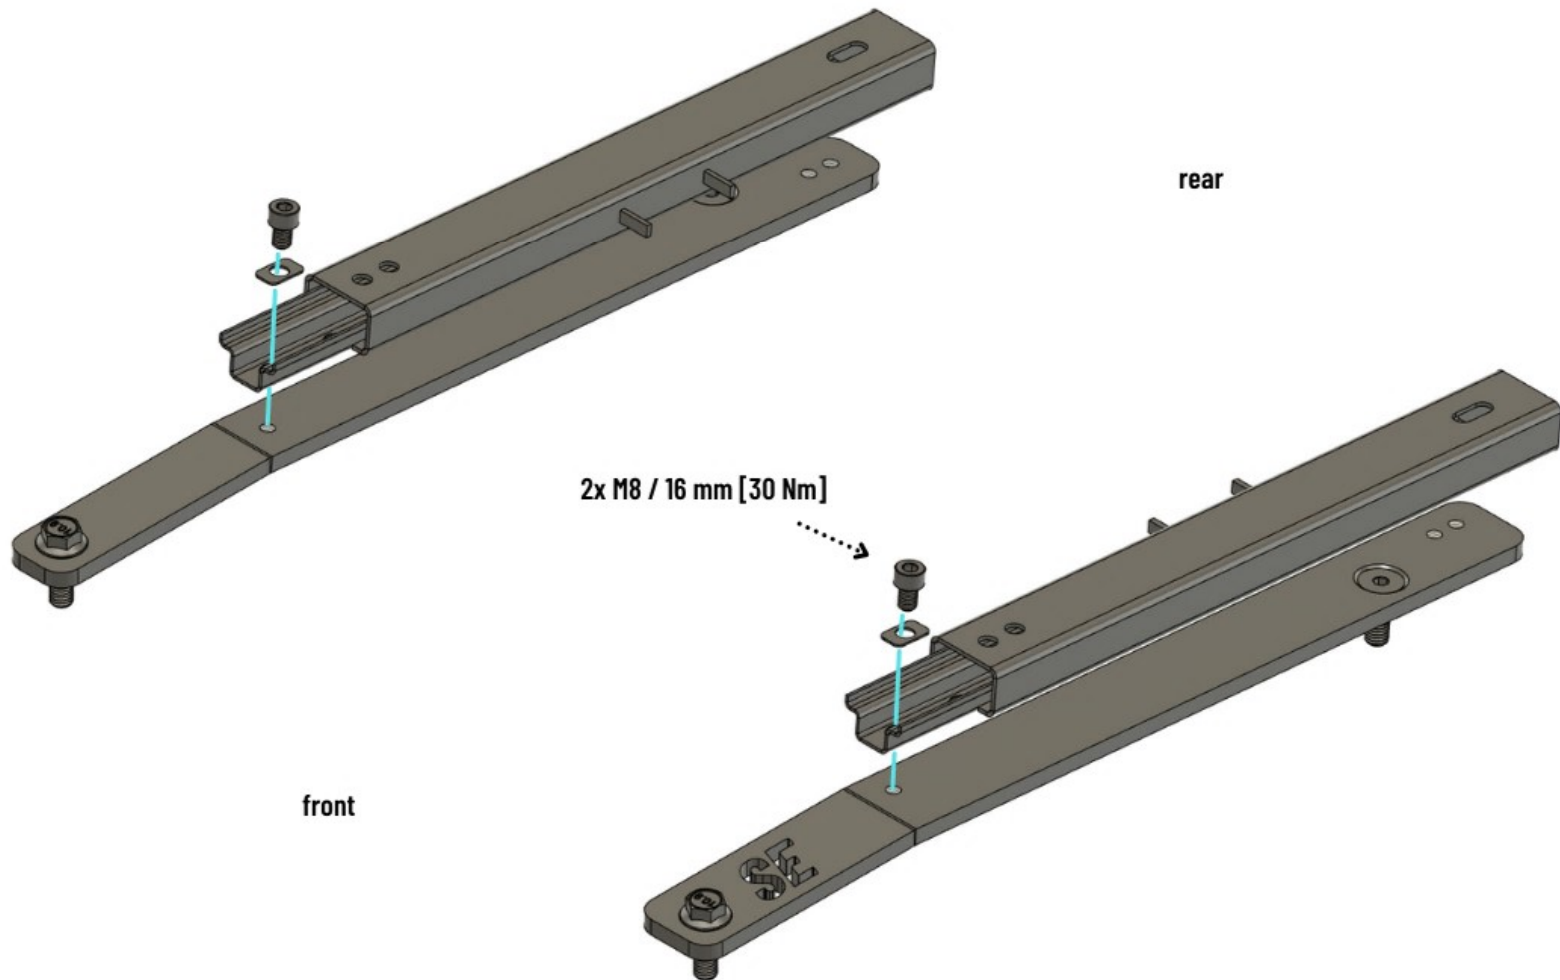

GT86 Seat Mount Kit

Example driver site

GT86 Seat Mount Kit

Example driver site

front

rear

2x M8 / 16 mm [30 Nm]

rear

2x M8 / 16 mm [30 Nm]

front

2x M8 Nut [30 Nm]

front

rear