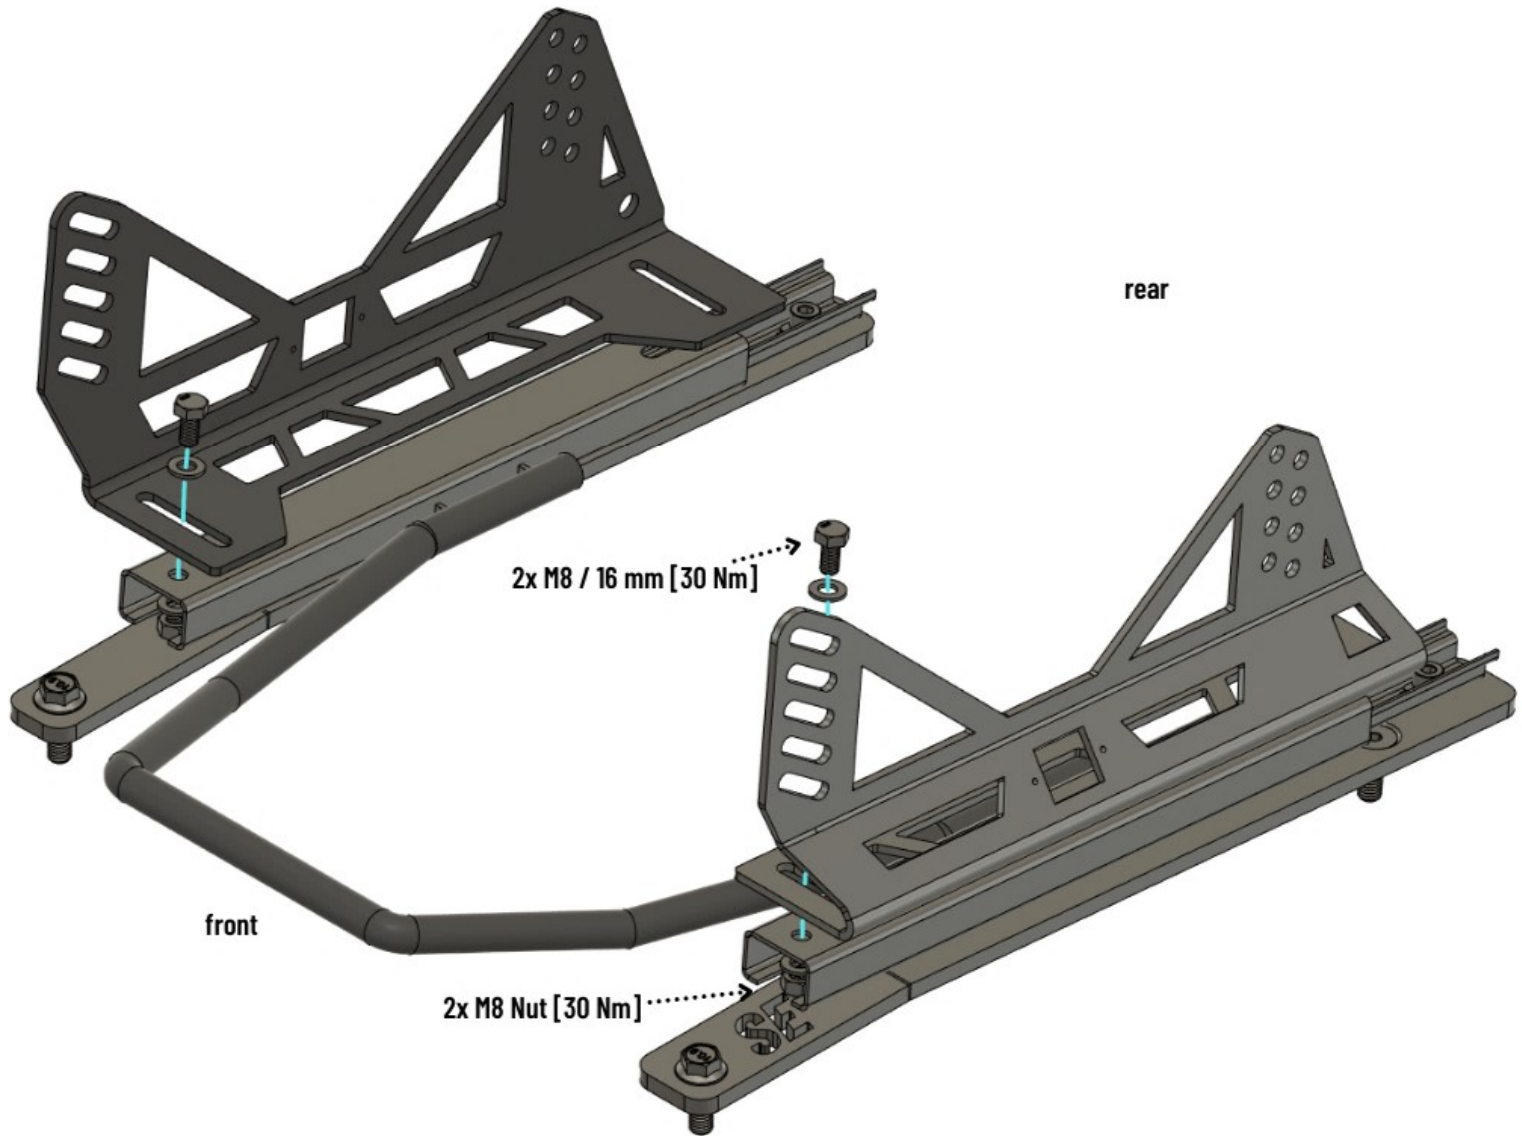

GT86 Seat Mount Kit

Example driver site

GT86 Seat Mount Kit

Example driver site

front

rear

2x M8 / 16 mm [30 Nm]

rear

2x M8 / 16 mm [30 Nm]

front

2x M8 Nut [30 Nm]

front

rear