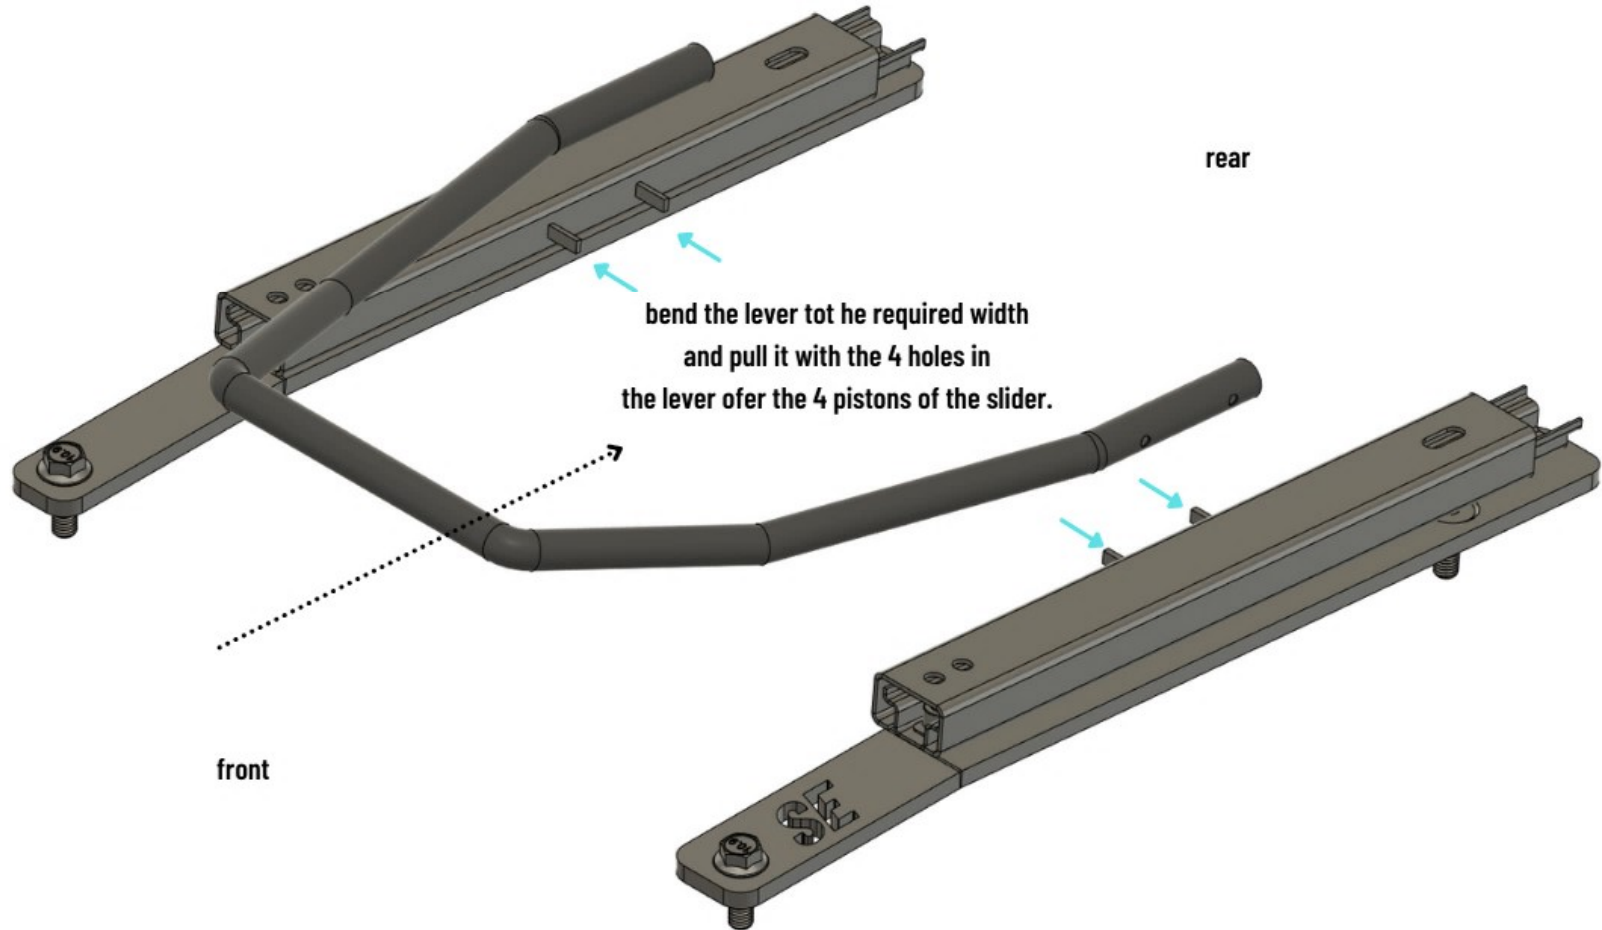

GT86 Seat Mount Kit

Example driver site

GT86 Seat Mount Kit

Example driver site

front

rear

2x M8 / 16 mm [30 Nm]

rear

2x M8 / 16 mm [30 Nm]

front

2x M8 Nut [30 Nm]

front

rear